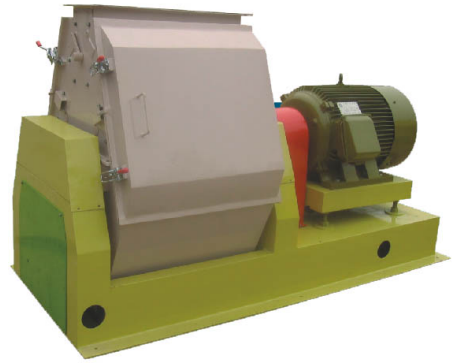

Except widely used to crush each kind of straw, wood chip, tree branch, bark and leftover bits from agricultural wastes in pelletizing plants, SFSP-series can be also used as feed hammermill in the grinding of animal, pet, livestock, poultry, aquatic and other feed ingredients.

Water Drip Figure Vibrate Hammermill

Crush raw materials such as corn, cotton seeds waste, bean waste. 95% can get through 60 meshes, no block.

Production efficiency is one-up in the world. When screen vibrates, the efficiency could be increased by 20-300%; By experiment, use 75Kw vibrate hammermill, impulse fan 5.5Kw, mesh diameter 1.2mm, the capacity to crush corn is 6 t/h. Degree of fineness: 98% get through 24 meshes (0.85mm), 80% get through 65 meshes, 49% get through 80 meshes.

Water Drip Figure Hammermill

Adopting international modern technic, crush room is designed to be water drip figure. Secondary crushing can increase output by 25%. Adjustable hammer-screen space can optimize hammers' arrangement. One mill can work as ordinary crusher and miro crusher.